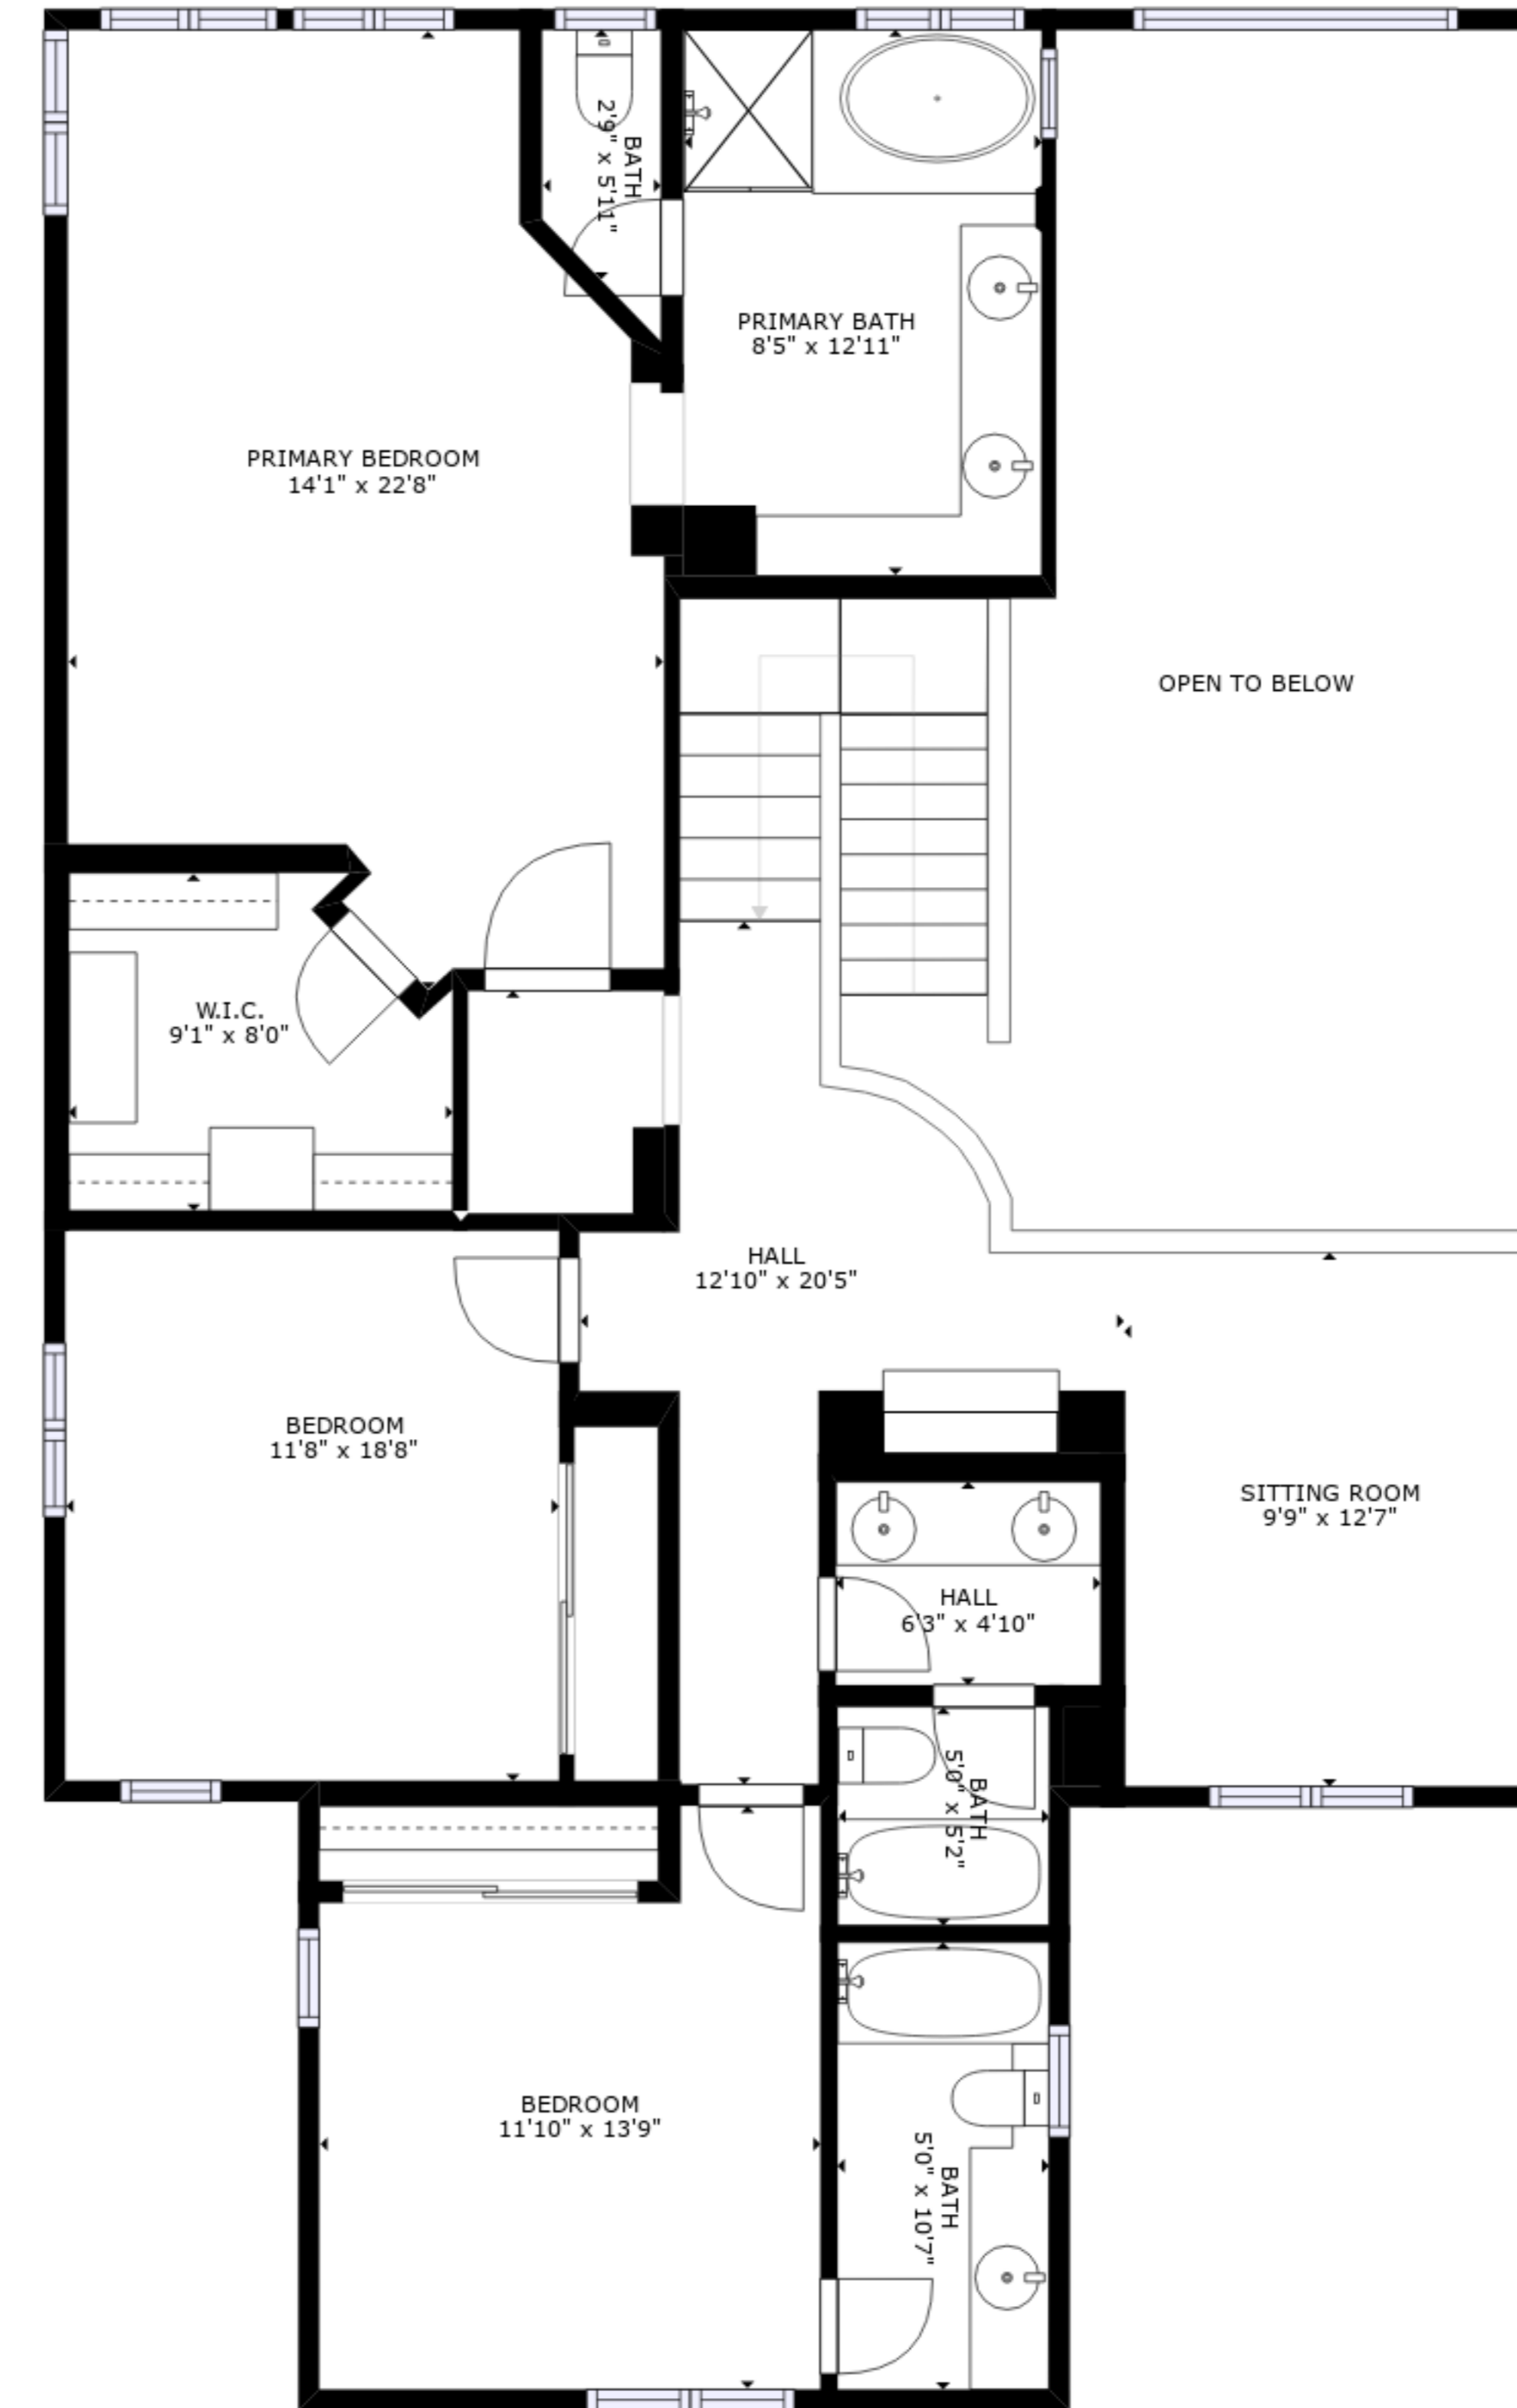

FLOOR 1

FLOOR 2

GROSS INTERNAL AREA
 FLOOR 1: 1522 sq. ft, FLOOR 2: 1341 sq. ft
 EXCLUDED AREAS: , GARAGE: 411 sq. ft
 PATIO: 333 sq. ft, PORCH: 32 sq. ft
 TOTAL: 2863 sq. ft

SIZES AND DIMENSIONS ARE APPROXIMATE, ACTUAL MAY VARY.